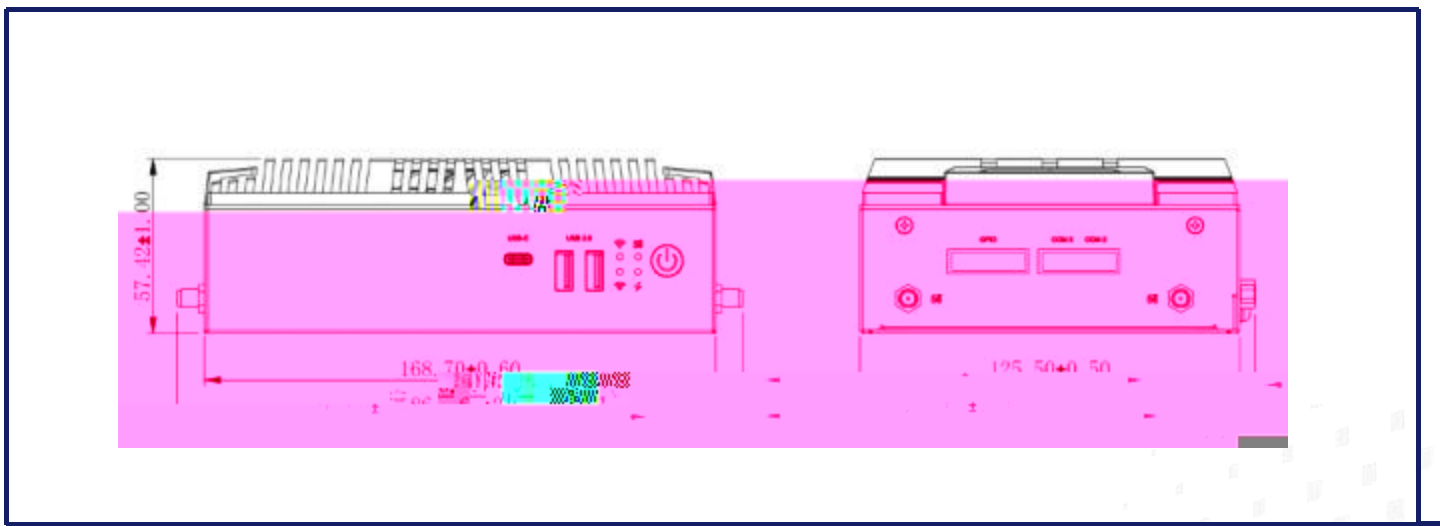

Product view

Dimensions

Product Selection

E608S-A	Jetson Orin Nano Super/4GB /256GB/WIFI5/5*USB/2*RS485+ 2*RS232
E608S-B	Jetson Orin Nano Super/8GB /256GB/WIFI5/5*USB/2*RS485+ 2*RS232
E618S-A	Jetson Orin NX Super/8GB /256GB/WIFI5/5*USB/2*RS485+ 2*RS232
E618S-B	Jetson Orin NX Super/16GB /512GB/WIFI5/5*USB/2*RS485+ 2*RS232