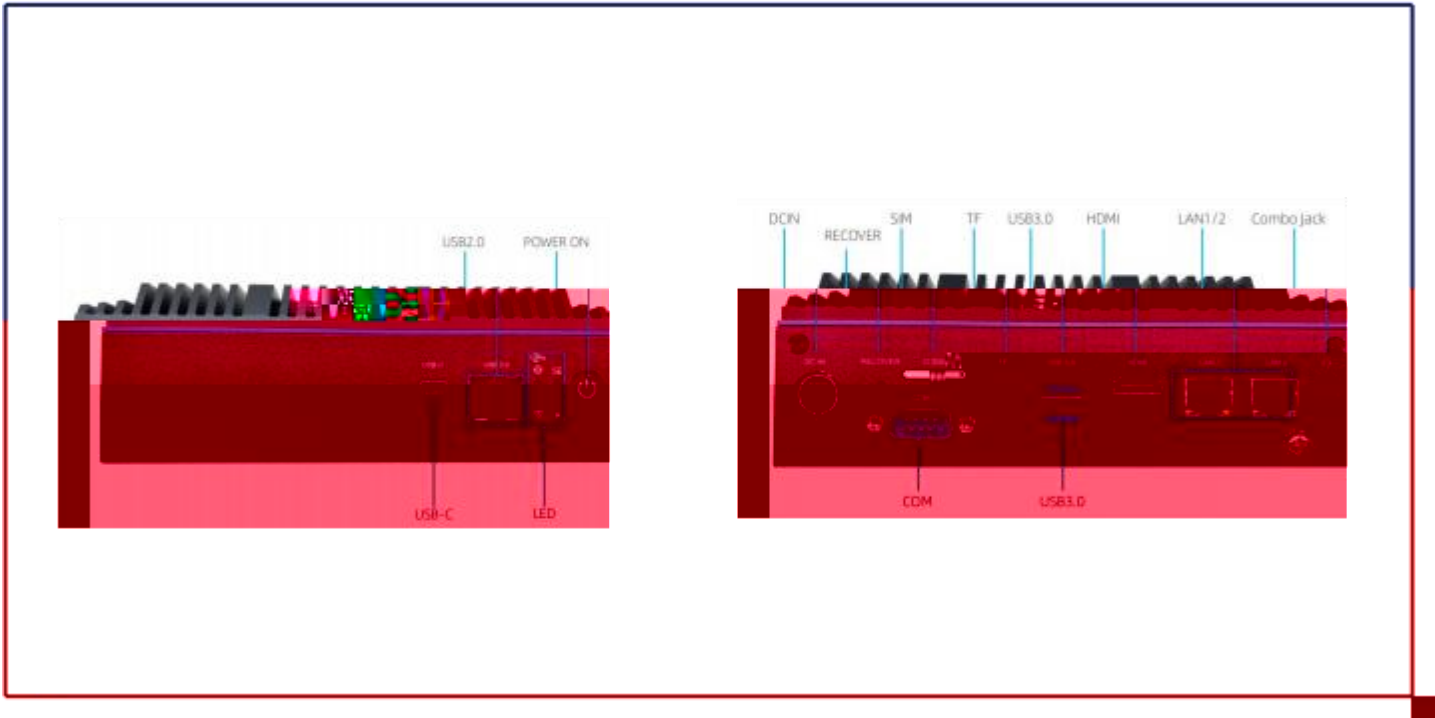

Product view

Dimensions

Product Selection

E608S-A	Jetson Orin Nano Super/4GB /256GB/WIFI5/5*USB/2*RS485+ 2*RS232
E608S-B	Jetson Orin Nano Super/8GB /256GB/WIFI5/5*USB/2*RS485+ 2*RS232
E618S-A	Jetson Orin NX Super/8GB /256GB/WIFI5/5*USB/2*RS485+ 2*RS232
E618S-B	Jetson Orin NX Super/16GB /512GB/WIFI5/5*USB/2*RS485+ 2*RS232