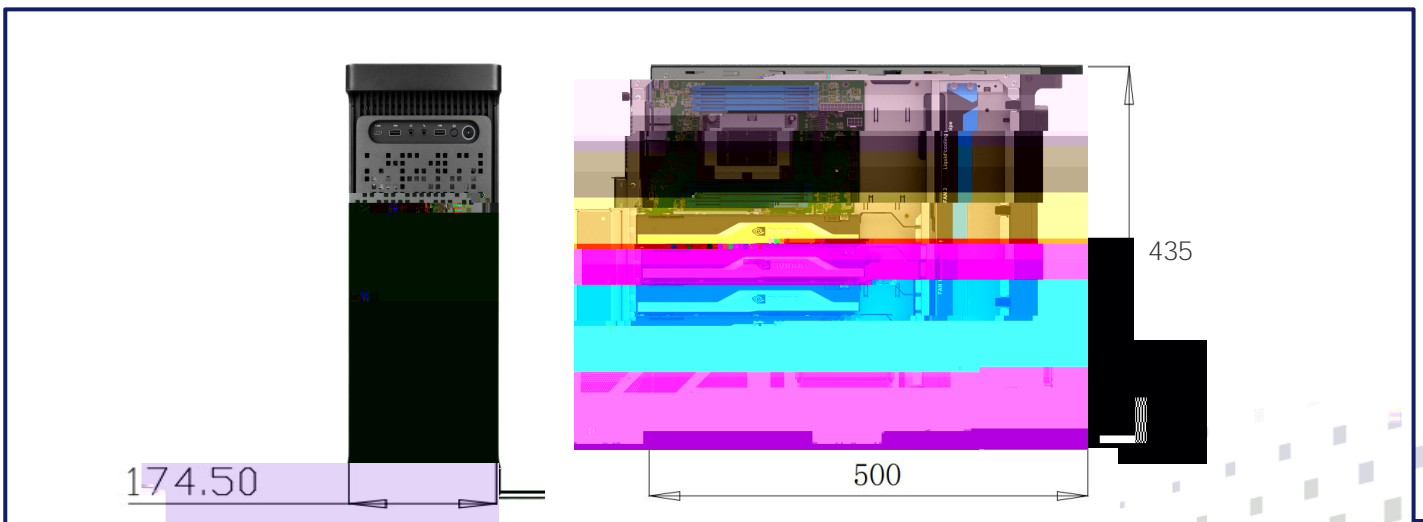

SYS-6043H

SYS-6043H 2/3 7000/5000 "

/ / "

-
- 2/3 7000/5000
-

Product view

Front I/O

Dimensions

Product Selection

SYS-6043H	SYS-6043H	P3SHA 2000W
-----------	-----------	-------------