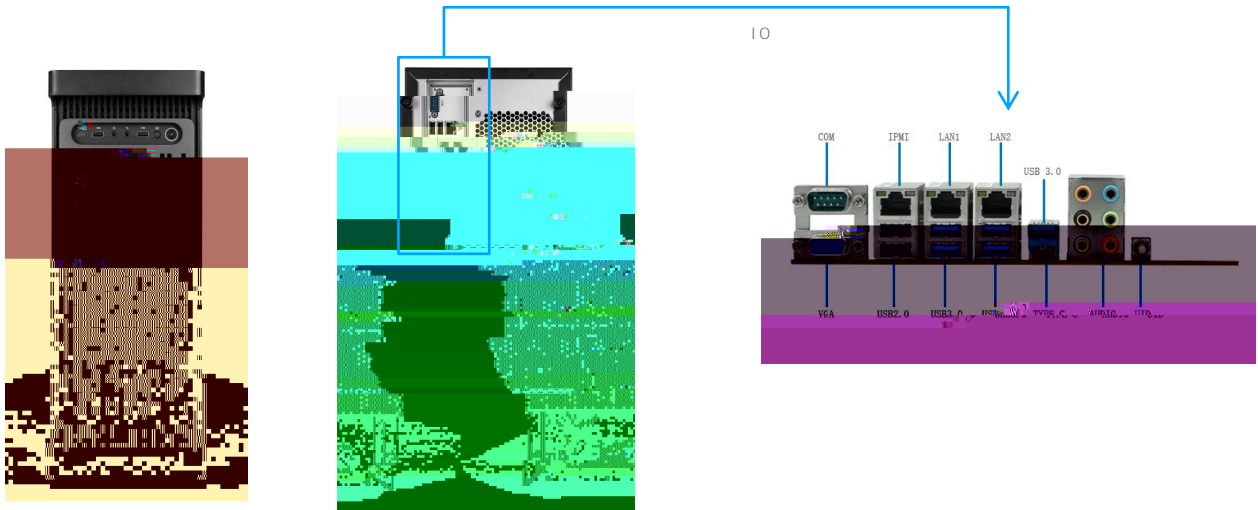

SYS-6043H

SYS-6043H 2/3 7000/5000 "

/ / "

-
- 2/3 7000/5000
-

Product view

Front I/O

Dimensions

Product Selection

SYS-6043H	SYS-6043H	P3SHA 2000W
-----------	-----------	-------------